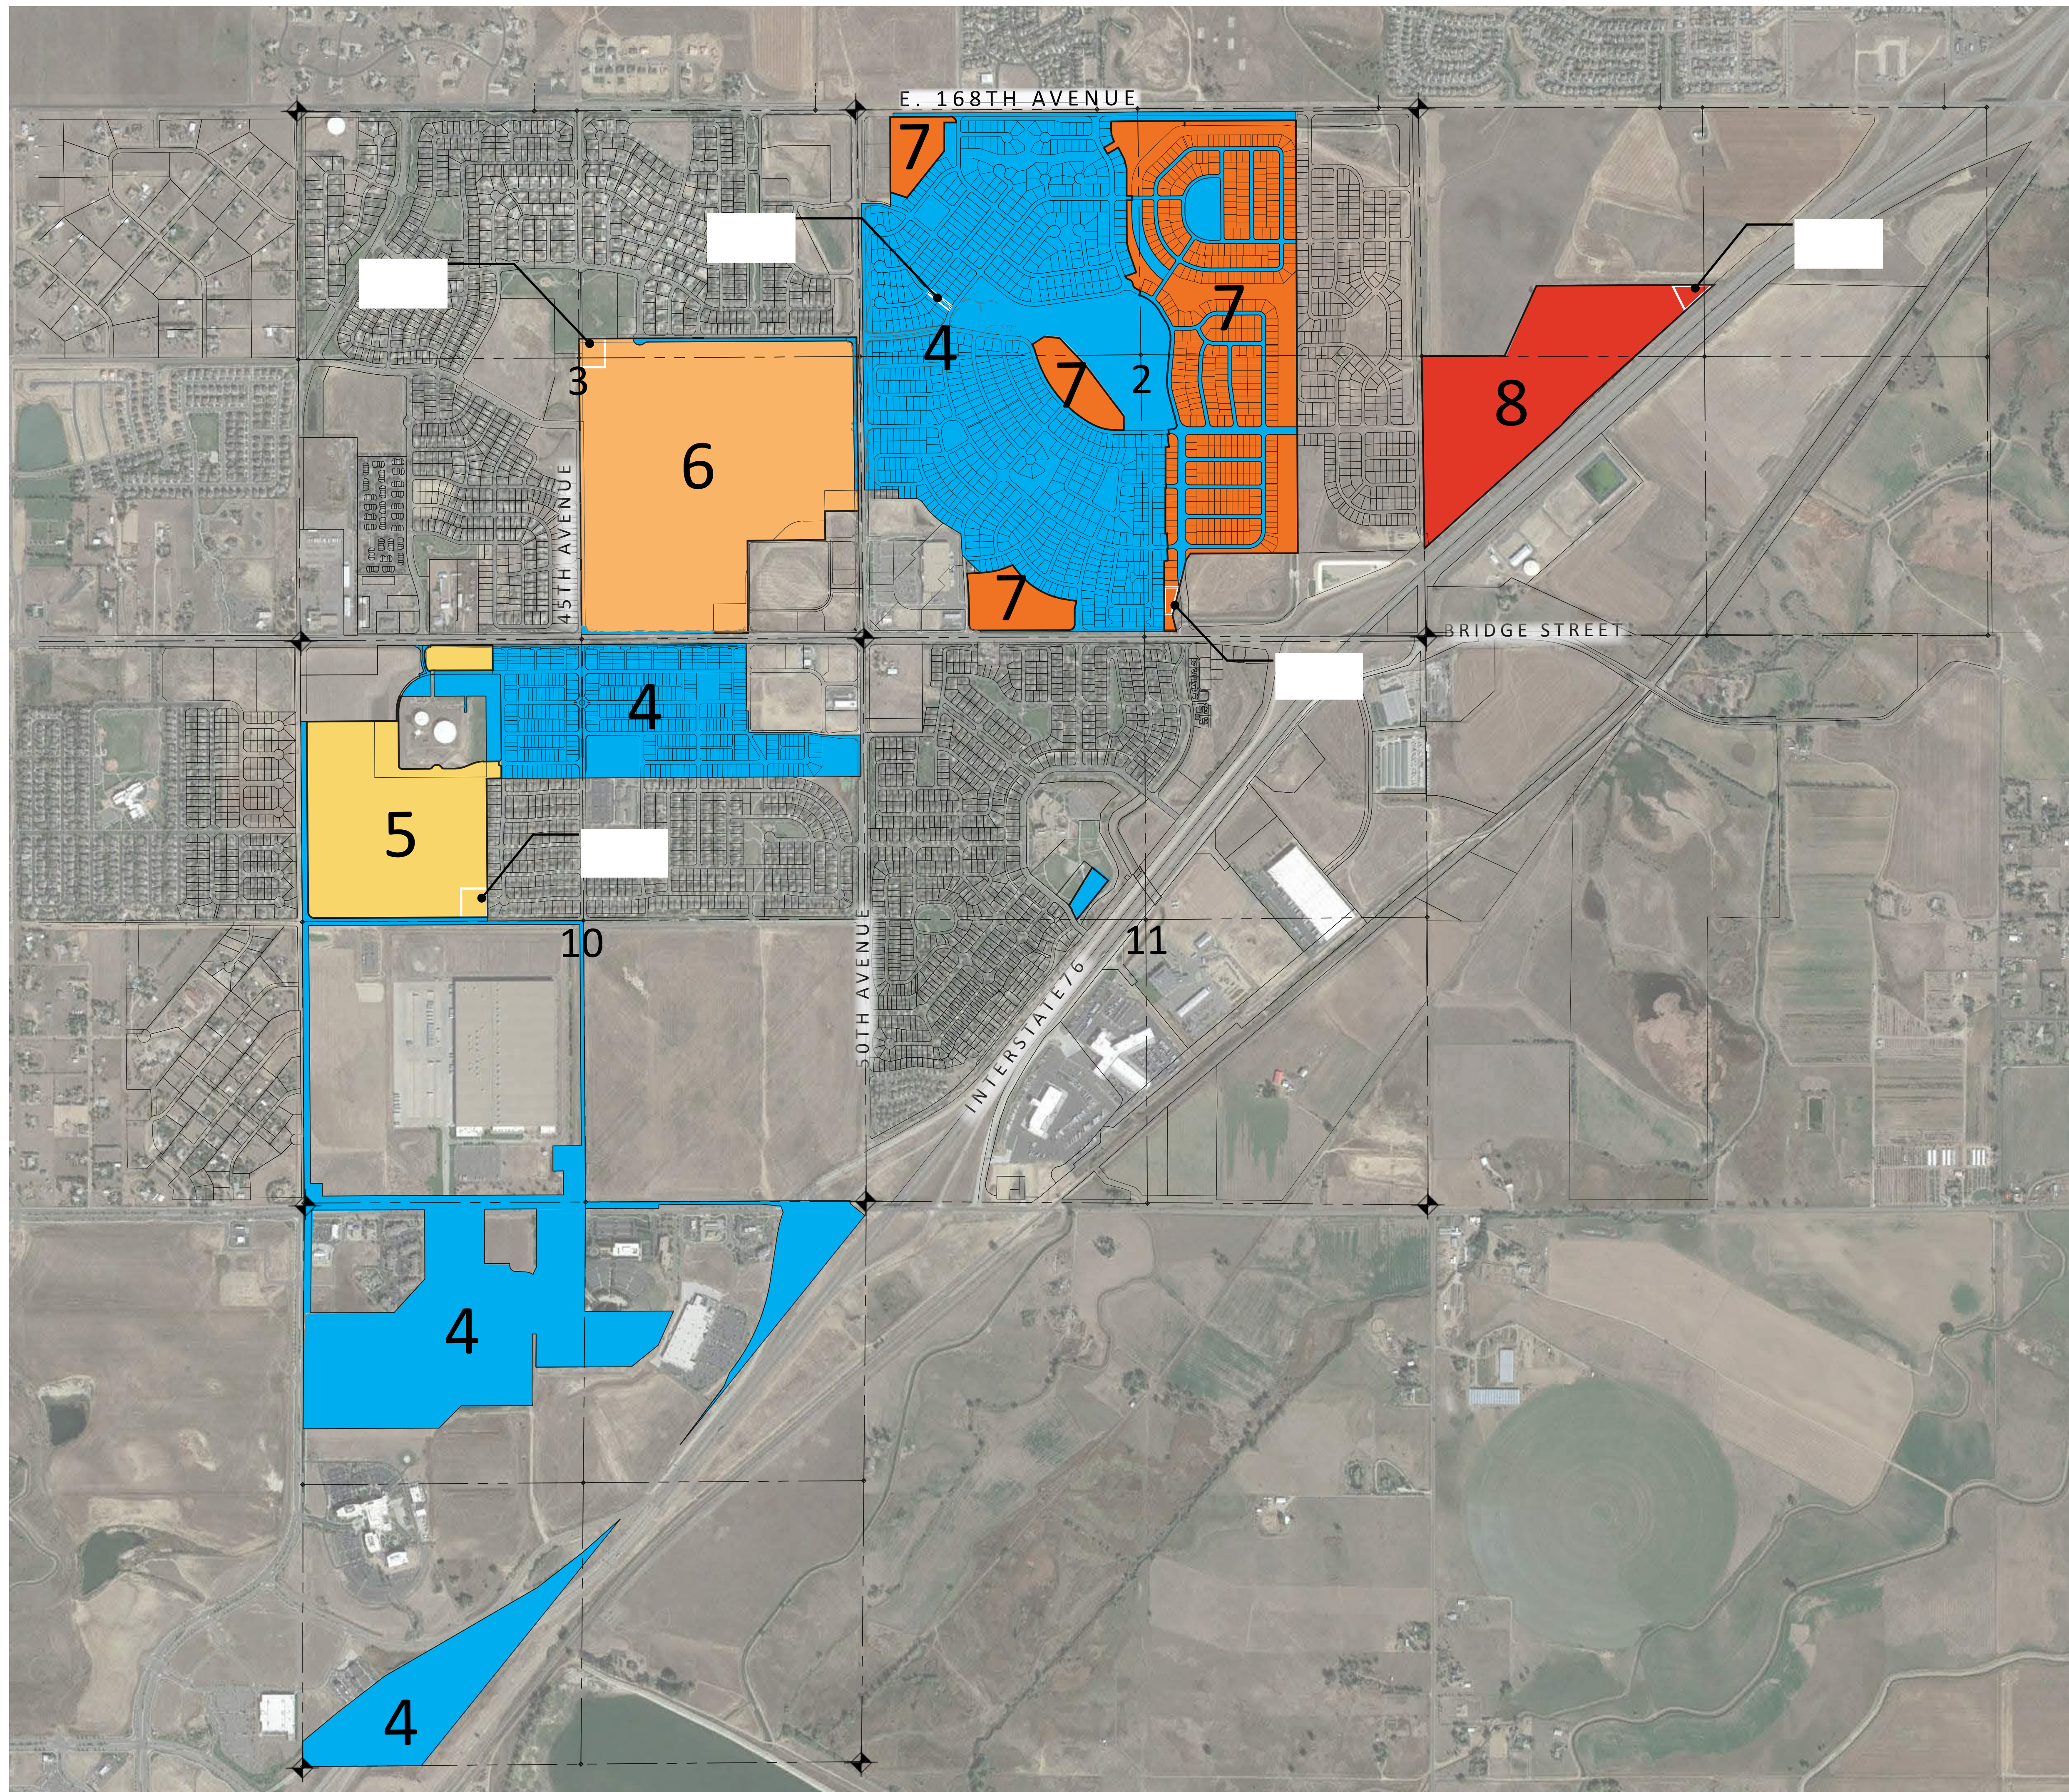

BRIGHTON CROSSINGS

Brighton Crossing Metropolitan Districts

Master District Map

LEGEND:

-  Section Corner
-  District 4
-  District 5
-  District 6
-  District 7
-  District 8

BRIGHTON CROSSING METRO DISTRICT LAND DISTRIBUTION TABLE		
PARCEL	AC	% OF TOTAL
Metro District 4	533.478	56.9%
Metro District 5	67.124	7.2%
Metro District 6	139.248	14.8%
Metro District 7	134.282	14.3%
Metro District 8	63.677	6.8%
TOTAL:	937.809	100.0%

NOVEMBER 16, 2017

Prepared For:

Brookfield Residential

Prepared By:

REDLAND
Where Great Places Begin

720.283.6783 Office
1500 West Canal Court
Littleton, Colorado 80120
REDLAND.COM