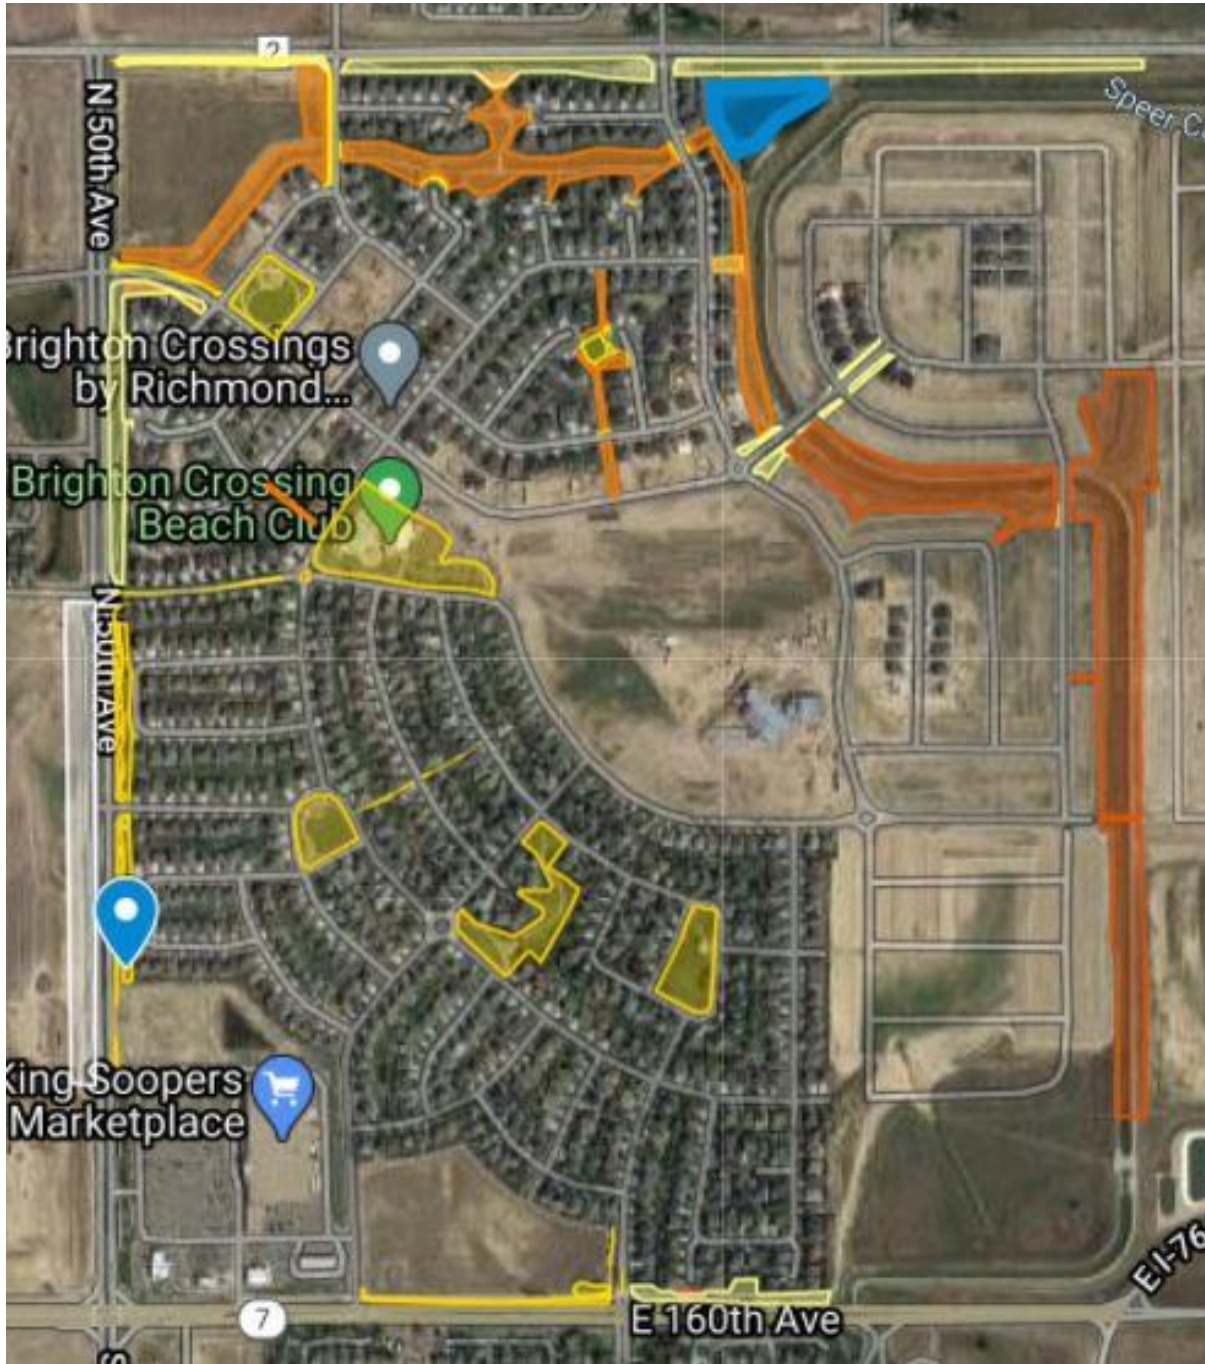

Brighton Crossing (North of Bridge Street)

Landscape Scope Key

- ✦ Manicured
- ✦ Native Beauty Band Mow
- ✦ Detention Pond (North)
- ✦ unmaintained area
- ✦ Venture Center - Manicured
- ✦ District Maintained Rock Bed
- ✦ Native Open Space
- 📍 Prairie dog activity

Brighton Crossing (South of Bridge Street)

Landscape Scope Key

-  Manicured
-  Native Beauty Band Mow
-  Detention Pond (North)
-  unmaintained area
-  Venture Center - Manicured
-  District Maintained Rock Bed
-  Native Open Space
-  Prairie dog activity