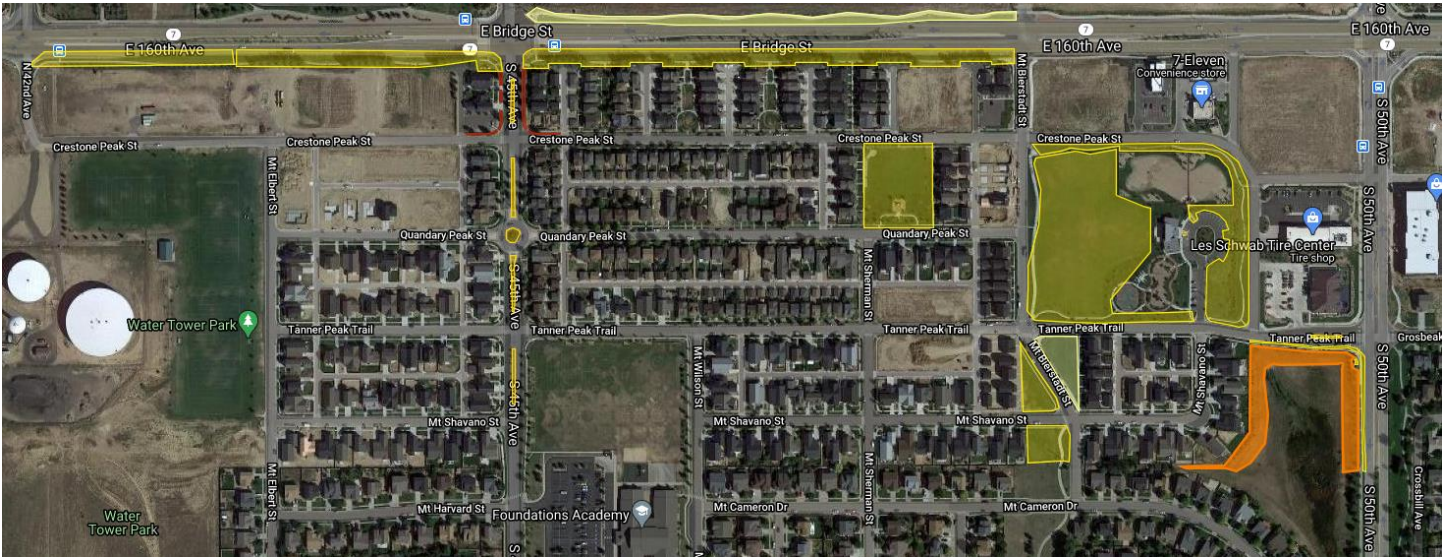

Brighton Crossing (North of Bridge Street)

Landscape Scope Key

- ✦ Manicured
- ✦ Native Beauty Band Mow
- ✦ Detention Pond (North)
- ✦ unmaintained area
- ✦ Venture Center - Manicured
- ✦ District Maintained Rock Bed
- ✦ Native Open Space
- 📍 Prairie dog activity

Brighton Crossing (South of Bridge Street)

Landscape Scope Key

-  Manicured
-  Native Beauty Band Mow
-  Detention Pond (North)
-  unmaintained area
-  Venture Center - Manicured
-  District Maintained Rock Bed
-  Native Open Space
-  Prairie dog activity