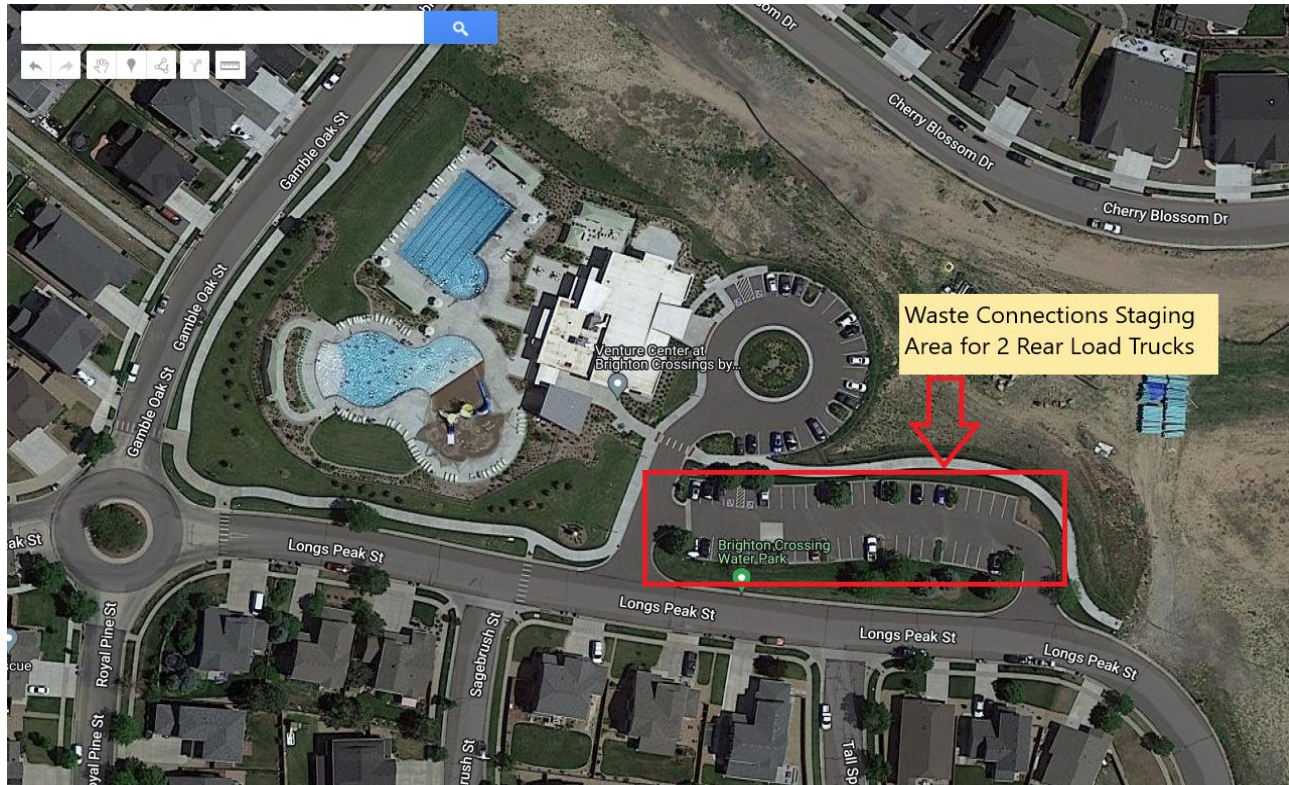

Spring Clean Up Trash Event- Saturday 5/20/23 from 8:00am - 12:00pm.

Important information about the event:

- please note there would be 1 bulk item allowed per household.
- Must have valid proof of residence inside metro district. (ID & BCMD Statement)
- **NO TRUCKS LOADS OR FLAT BEDS ALLOWED**

Waste Connections will stage there 2 rear load trucks here:

BULK ITEMS INCLUDE:

Bed Frame
Bed Mattress or Box spring - (must be wrapped in plastic)
Bench Seat (or Picnic Seat) Broken down
Bicycles
Bookshelf – Large or small
Bundle (wood/tree limbs, 4Ft Lg x 2Ft W)
Bunk Bed Broken down
Cabinet
Car or Truck Seat
Car Seat (child's)
Carpet & Padding (4ft x 4ft rolls)
Chair – Folding, Kitchen, Office, Oversized, Stuffed, Rocking
Non- Electrical Christmas Tree (cut into 4 ft lengths, branches bundle)
Coffee Table
Couch – Sleeper sofa or sofa
Couch (Sofa)
Crib (broken down) or Crib Mattress
Desk – Large or small
Doghouse - Small
Dog Kennel
Door – Screen, Shower, Sliding Glass, Bedroom, Closet, Front, etc.
Dresser - Small (4-drawer)
Entertainment Center (broken down)