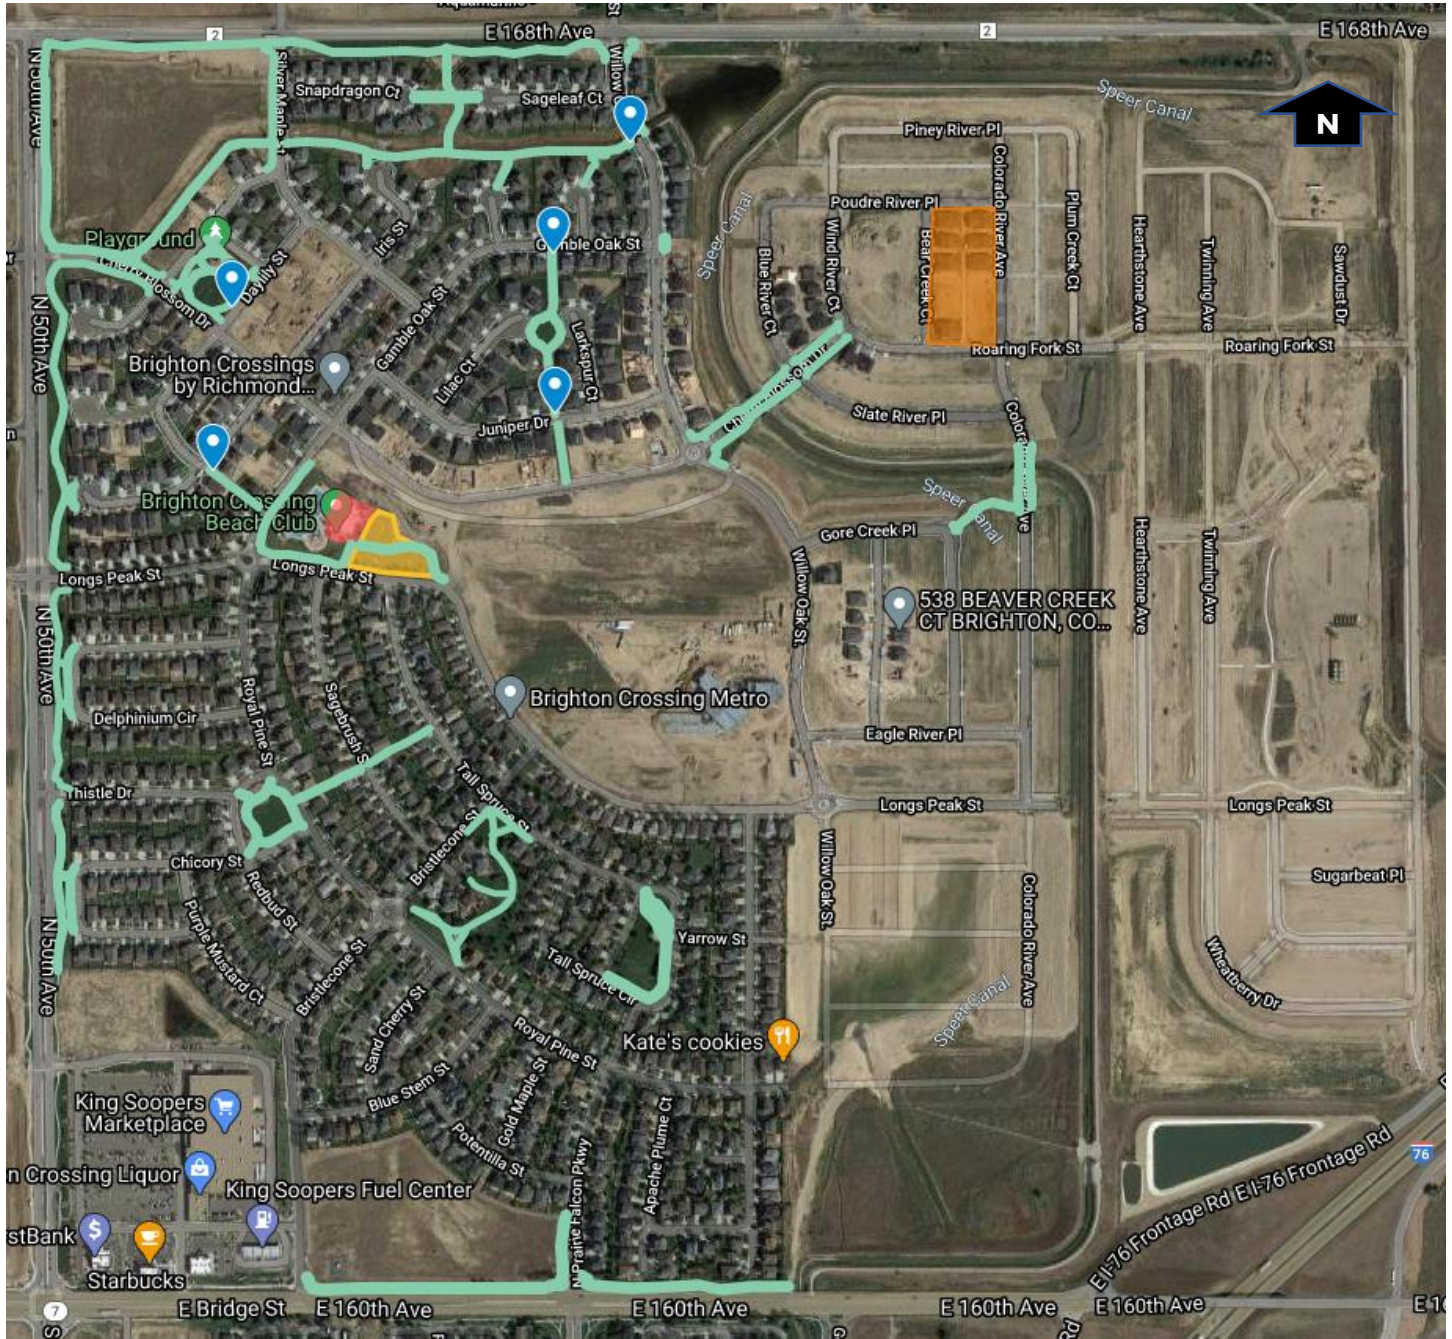

North of Bridge Street

Snow Scope Key

-  Zero Tolerance - Fitness Cen...
-  Zero Tolerance Venture Center
-  Zero Tolerance Mailbox Kiosk
-  Duplex homes
-  VC Parking lot 2" Tolerance
-  Sidewalk 2" Tolerance
-  Alley ways 2" Tolerance

South of Bridge Street

Snow Scope Key

-  Zero Tolerance - Fitness Cen...
-  Zero Tolerance Venture Center
-  Zero Tolerance Mailbox Kiosk
-  Fitness Center parking lot 2" ...
-  Sidewalk 2" Tolerance
-  Alley ways 2" Tolerance
-  District Alley way?